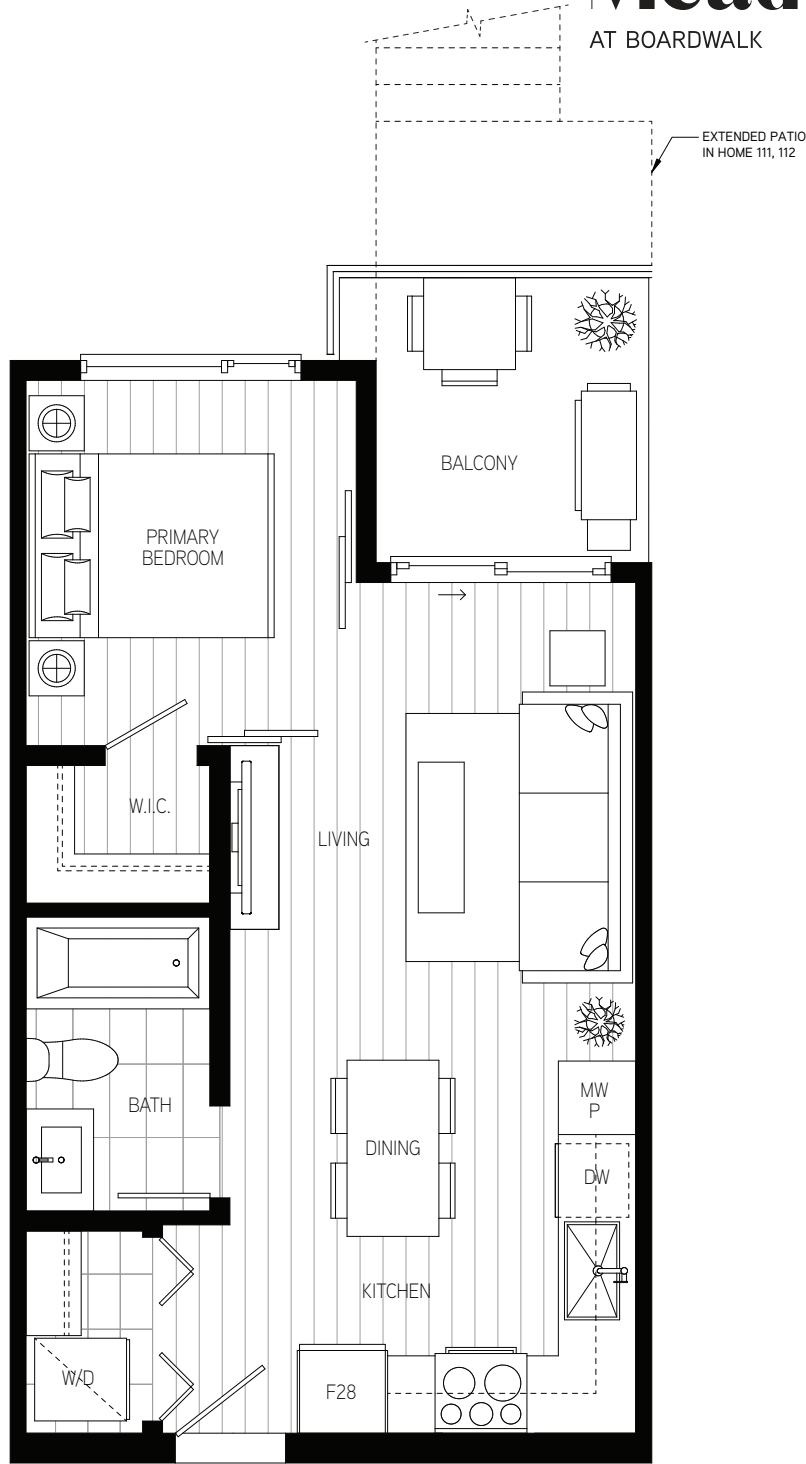

JR 1 BED + 1 BATH  
INTERIOR: 477 SQ FT  
PATIO: 162-167 SQ FT  
BALCONY: 60 SQ FT

# Salt & Meadow | 2

AT BOARDWALK

LEVEL 1

LEVEL 2

LEVEL 3-6